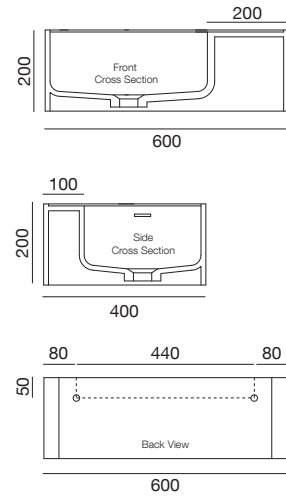

## DIMENSIONS

External dimensions:

W600 x D400 x H200mm

Internal basin dimensions:

W400 x D300 x H160mm

Requires 32mm plug & waste with overflow

Tapholes: 1 for Mixer Tap

## INSTALLATION

All CIBO bathroomware should be installed by a licensed plumber. Wall hang basins using fixing bolts provided in box.

## THE VASCA 13L TAP AND WASTE POSITIONS