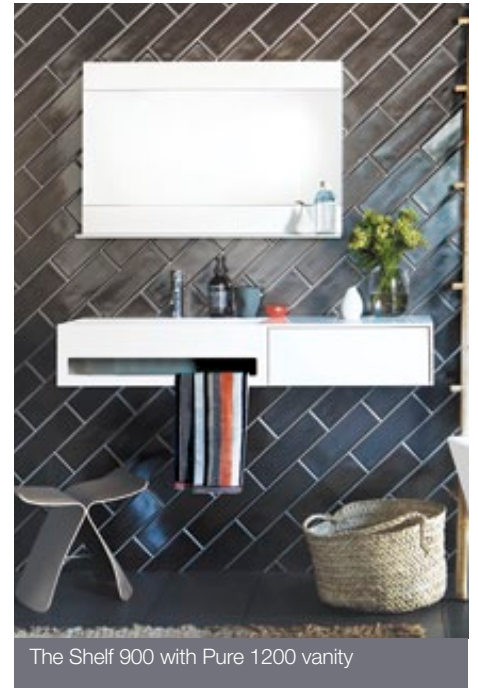

The Shelf

An attractive, contemporary alternative to a traditional mirror or shaving cabinet.

The square profile mirror is mounted onto a solid surface backing which extends down into an open-ended shelf, ideal for storing essential bathroom bits and pieces when space is limited – or for adding a few select items to create a more styled look.

Shelf Mirror 1200

W1200 x H600 (+100mm shelf)

Shelf Mirror 1500

W1500 x H600 (+100mm shelf)

FINISH

Solid surface surround and shelf
Glass mirror mounted onto solid surface

FIXING

Wall mountable onto timber stud or masonry walls
No set fixing points

IMPORTANT NOTES

Seven (7) years warranty

The Shelf 900 with Pure 1200 vanity

The Shelf 1200 with Santa Fe 1200 vanity in NAVLam Sandblasted Beechwood.