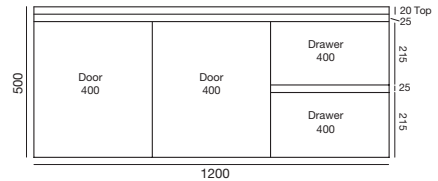

TOP/BASIN

20mm high, 460mm deep slimline ceramic top with integrated, centred basin
Available in white only
Tap hole options: 1 standard
Requires 40mm plug & waste with overflow

600 = Lavabo 45

750 = Lavabo 21

Fingerpull handles on doors/drawers
Soft-closing doors
Standard drawer runners

CONFIGURATIONS

As per linedrawings.
*Drawers are available on either RHS or LHS

DIMENSIONS

W 600, 750, 900, 1200 x D 460 x H 500mm

THE SCOPE VANITY DRAWINGS

600mm*

750mm*

900mm*

1200mm*

THE SCOPE VANITY TAP AND WASTE POSITIONS

LAVABO 45

LAVABO 21