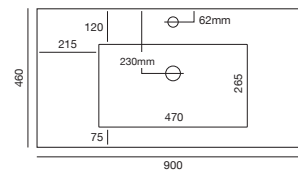

THE SCOPE

A highly versatile wall-hung vanity. Available in four sizes, it's a great choice if consistency throughout the home's bathrooms is sought. Finger pull handles keep the look clean and uncluttered, as does the white ceramic top with integrated basin. Two cabinet doors open to reveal extensive storage with additional storage offered in two large drawers on the 900 and 1200mm versions.

TOP/BASIN

20mm high, 460mm deep slimline ceramic top with integrated, centred basin
Available in white only
Tap hole options: 1 standard
Requires 40mm plug & waste with overflow

600 = Lavabo 45

750 = Lavabo 21

900 = Lavabo 22

1200 = Lavabo 23

FIXING

Wall mounted (only) – a licensed (Plumber/Builder) installer is required

CABINET FINISH

White gloss exterior
Internal finish in white moisture resistant melamine

MECHANISMS/ FUNCTIONALITY

Fingerpull handles on doors/drawers
Soft-closing doors
Standard drawer runners

CONFIGURATIONS

As per linedrawings.
*Drawers are available on either RHS or LHS

DIMENSIONS

W 600, 750, 900, 1200 x D 460 x H 500mm

IMPORTANT NOTES

Tap and waste pipework to be positioned within the cupboard/door cavity.
Seven (7) years product replacement warranty and One (1) year labour and spare parts warranty.
Tapware and plug & waste sold separately.

THE SCOPE VANITY DRAWINGS

600mm*

750mm*

900mm*

1200mm*

THE SCOPE VANITY TAP AND WASTE POSITIONS

LAVABO 45

LAVABO 21

LAVABO 22

LAVABO 23