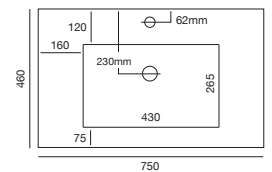

TOP/BASIN

20mm high, 460mm deep slimline ceramic top with integrated, centred basin
Available in white only
Tap hole options: 1 standard
Requires 40mm plug & waste with overflow

600 = Lavabo 45

750 = Lavabo 21

Fingerpull handles on doors/drawers
Soft-closing doors
Standard drawer runners

CONFIGURATIONS

As per linedrawings.
*Drawers are available on either RHS or LHS

DIMENSIONS

W 600, 750, 900, 1200 x D 460 x H 500mm

THE SCOPE VANITY DRAWINGS

600mm*

750mm*

900mm*

1200mm*

THE SCOPE VANITY TAP AND WASTE POSITIONS

LAVABO 45

LAVABO 21