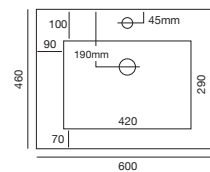

Fingerpull handles on doors/drawers
Soft-closing doors
Standard drawer runners

CONFIGURATIONS

As per linedrawings.
*Drawers are available on either RHS or LHS

DIMENSIONS

W 600, 750, 900, 1200 x D 460 x H 500mm

THE SCOPE VANITY DRAWINGS

600mm*

750mm*

900mm*

1200mm*

THE SCOPE VANITY TAP AND WASTE POSITIONS

LAVABO 45

LAVABO 21