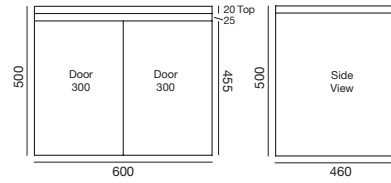

TOP/BASIN

20mm high, 460mm deep slimline ceramic top with integrated, centred basin
Available in white only
Tap hole options: 1 standard
Requires 40mm plug & waste with overflow

600 = Lavabo 45

750 = Lavabo 21

Fingerpull handles on doors/drawers
Soft-closing doors
Standard drawer runners

CONFIGURATIONS

As per linedrawings.
*Drawers are available on either RHS or LHS

DIMENSIONS

W 600, 750, 900, 1200 x D 460 x H 500mm

THE SCOPE VANITY DRAWINGS

600mm*

750mm*

900mm*

1200mm*

THE SCOPE VANITY TAP AND WASTE POSITIONS

LAVABO 45

LAVABO 21