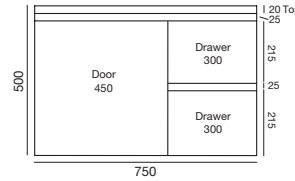

TOP/BASIN

20mm high, 460mm deep slimline ceramic top with integrated, centred basin
Available in white only
Tap hole options: 1 standard
Requires 40mm plug & waste with overflow

600 = Lavabo 45

750 = Lavabo 21

Fingerpull handles on doors/drawers
Soft-closing doors
Standard drawer runners

CONFIGURATIONS

As per linedrawings.
*Drawers are available on either RHS or LHS

DIMENSIONS

W 600, 750, 900, 1200 x D 460 x H 500mm

THE SCOPE VANITY DRAWINGS

600mm*

750mm*

900mm*

1200mm*

THE SCOPE VANITY TAP AND WASTE POSITIONS

LAVABO 45

LAVABO 21