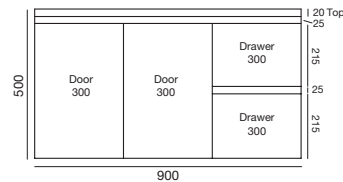

Fingerpull handles on doors/drawers
Soft-closing doors
Standard drawer runners

CONFIGURATIONS

As per linedrawings.
*Drawers are available on either RHS or LHS

DIMENSIONS

W 600, 750, 900, 1200 x D 460 x H 500mm

THE SCOPE VANITY DRAWINGS

600mm*

750mm*

900mm*

1200mm*

THE SCOPE VANITY TAP AND WASTE POSITIONS

LAVABO 45

LAVABO 21