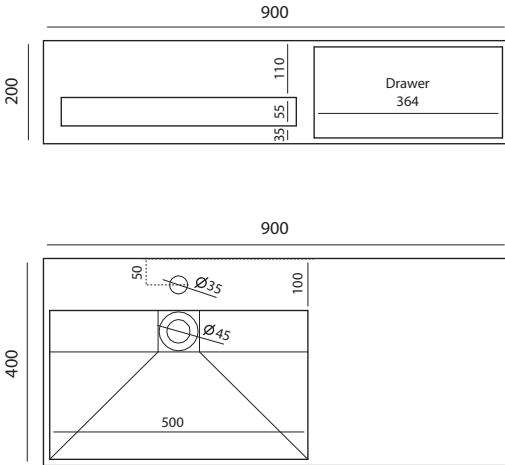

PURE 500

PURE 600

PURE 900

PURE 1200