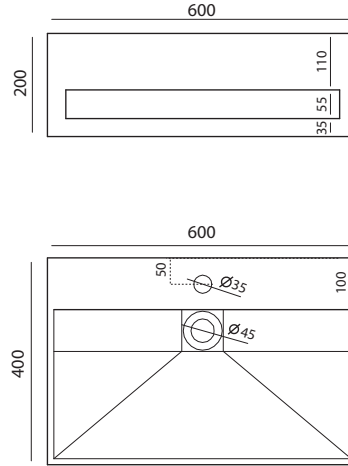

PURE 500

PURE 600

PURE 900

PURE 1200