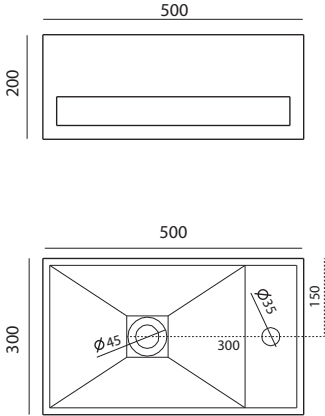

PURE 500

PURE 600

PURE 900

PURE 1200