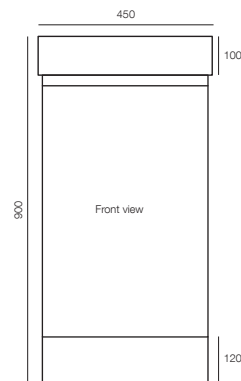

THE PICO VANITY DRAWINGS

PICO ONE – Floor mounted