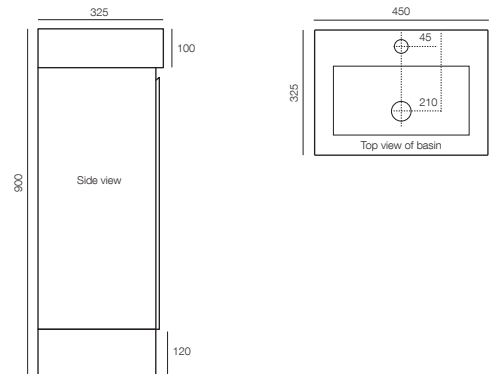

THE PICO VANITY DRAWINGS

PICO ONE – Floor mounted