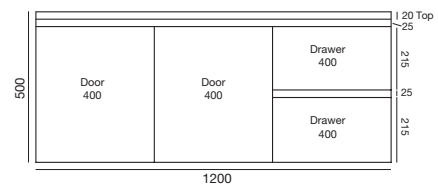

TOP/BASIN

20mm high, 460mm deep ceramic top with integrated, centred basin
Available in white only

Tap hole options: 1 standard
Requires 32mm plug & waste with overflow

600 = Lavabo 115
750 = Lavabo 116
900 = Lavabo 117
1200 = Lavabo 118

DIMENSIONS

W 600, 750, 900, 1200 x D 460 x H 500mm

IMPORTANT NOTES

Tap and waste pipework to be positioned within the cupboard/drawer cavity.
Seven (7) years product replacement warranty and One (1) year labour and spare parts warranty.
Tapware and plug & waste sold separately.

THE JOY VANITY DRAWINGS

600mm*

750mm*

900mm*

1200mm*

THE JOY VANITY TAP AND WASTE POSITIONS

LAVABO 115

LAVABO 116