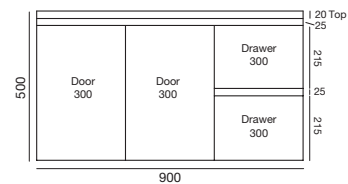

TOP/BASIN

20mm high, 460mm deep ceramic top with integrated, centred basin
Available in white only

Tap hole options: 1 standard
Requires 32mm plug & waste with overflow

600 = Lavabo 115
750 = Lavabo 116
900 = Lavabo 117
1200 = Lavabo 118

DIMENSIONS

W 600, 750, 900, 1200 x D 460 x H 500mm

IMPORTANT NOTES

Tap and waste pipework to be positioned within the cupboard/drawer cavity.
Seven (7) years product replacement warranty and One (1) year labour and spare parts warranty.
Tapware and plug & waste sold separately.

THE JOY VANITY DRAWINGS

600mm*

750mm*

900mm*

1200mm*

THE JOY VANITY TAP AND WASTE POSITIONS

LAVABO 115

LAVABO 116