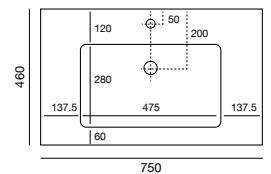

TOP/BASIN

20mm high, 460mm deep ceramic top with integrated, centred basin
Available in white only

Tap hole options: 1 standard
Requires 32mm plug & waste with overflow

600 = Lavabo 115
750 = Lavabo 116
900 = Lavabo 117
1200 = Lavabo 118

DIMENSIONS

W 600, 750, 900, 1200 x D 460 x H 500mm

IMPORTANT NOTES

Tap and waste pipework to be positioned within the cupboard/drawer cavity.
Seven (7) years product replacement warranty and One (1) year labour and spare parts warranty.
Tapware and plug & waste sold separately.

THE JOY VANITY DRAWINGS

600mm*

750mm*

900mm*

1200mm*

THE JOY VANITY TAP AND WASTE POSITIONS

LAVABO 115

LAVABO 116