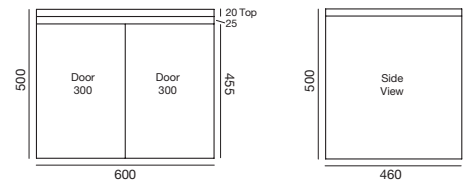

TOP/BASIN

20mm high, 460mm deep ceramic top with integrated, centred basin
Available in white only

Tap hole options: 1 standard
Requires 32mm plug & waste with overflow

600 = Lavabo 115
750 = Lavabo 116
900 = Lavabo 117
1200 = Lavabo 118

DIMENSIONS

W 600, 750, 900, 1200 x D 460 x H 500mm

IMPORTANT NOTES

Tap and waste pipework to be positioned within the cupboard/drawer cavity.
Seven (7) years product replacement warranty and One (1) year labour and spare parts warranty.
Tapware and plug & waste sold separately.

THE JOY VANITY DRAWINGS

600mm*

750mm*

900mm*

1200mm*

THE JOY VANITY TAP AND WASTE POSITIONS

LAVABO 115

LAVABO 116