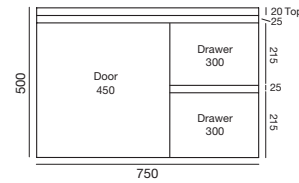

TOP/BASIN

20mm high, 460mm deep ceramic top with integrated, centred basin
Available in white only

Tap hole options: 1 standard
Requires 32mm plug & waste with overflow

600 = Lavabo 115
750 = Lavabo 116
900 = Lavabo 117
1200 = Lavabo 118

DIMENSIONS

W 600, 750, 900, 1200 x D 460 x H 500mm

IMPORTANT NOTES

Tap and waste pipework to be positioned within the cupboard/drawer cavity.
Seven (7) years product replacement warranty and One (1) year labour and spare parts warranty.
Tapware and plug & waste sold separately.

THE JOY VANITY DRAWINGS

600mm*

750mm*

900mm*

1200mm*

THE JOY VANITY TAP AND WASTE POSITIONS

LAVABO 115

LAVABO 116