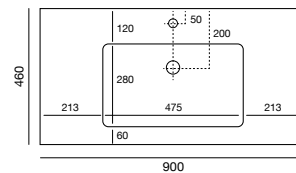

THE JOY

A versatile wall-hung vanity to make an impact in your bathroom. Available in four sizes and with three different veneer options, as well as gloss white, it's a great adaptable choice. Finger pull handles keep the look clean and uncluttered, as does the white ceramic top with integrated basin. Cabinet doors and drawers open to reveal handy extensive storage.

TOP/BASIN

20mm high, 460mm deep ceramic top with integrated, centred basin
Available in white only

Tap hole options: 1 standard
Requires 32mm plug & waste with overflow

600 = Lavabo 115
750 = Lavabo 116
900 = Lavabo 117
1200 = Lavabo 118

FIXING

Wall mounted (only) – a licensed (Plumber/Builder) installer is required

CABINET FINISH

White gloss exterior
Choice of door/drawer fronts in white gloss or three veneers:

- Café Oak
- Bronzed Oak
- True Oak

Internal finish in white moisture resistant melamine

MECHANISMS/ FUNCTIONALITY

Fingerpull handles on doors/drawers
Soft-closing doors
Standard drawer runners

CONFIGURATIONS

As per line drawings.
*Drawers are available on either RHS or LHS

DIMENSIONS

W 600, 750, 900, 1200 x D 460 x H 500mm

IMPORTANT NOTES

Tap and waste pipework to be positioned within the cupboard/drawer cavity.
Seven (7) years product replacement warranty and One (1) year labour and spare parts warranty.
Tapware and plug & waste sold separately.

THE JOY VANITY DRAWINGS

600mm*

750mm*

900mm*

1200mm*

THE JOY VANITY TAP AND WASTE POSITIONS

LAVABO 115

LAVABO 116

LAVABO 117

LAVABO 118