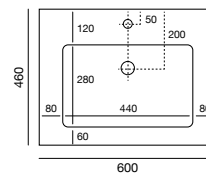

DIMENSIONS

W 600, 750, 900, 1200 x D 460 x H 500mm

IMPORTANT NOTES

Tap and waste pipework to be positioned within the cupboard/drawer cavity.
Seven (7) years product replacement warranty and One (1) year labour and spare parts warranty.
Tapware and plug & waste sold separately.

THE JOY VANITY DRAWINGS

600mm*

750mm*

900mm*

1200mm*

THE JOY VANITY TAP AND WASTE POSITIONS

LAVABO 115

LAVABO 116