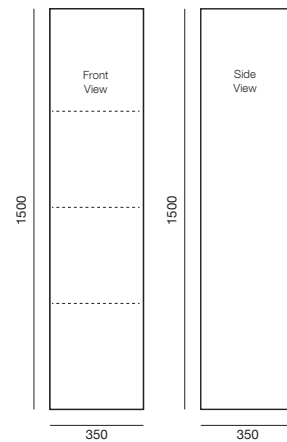

ESSENCE ONE SHAVING CABINET 1500

3 doors
Mirrored front (no pelmet)
Fingerpull handle/ soft closing door
2 adjustable glass shelves
W1500 x H600 x D140mm

ESSENCE ONE LINEN CABINET

1 door
Fingerpull handle/ soft closing door
3 adjustable glass shelves
Left or right hand side hinged
W350 x H1500 x D350mm

FINISH

Gloss white polyurethane (only)
Internal in white melamine
Glass shelves

FIXING

All are wall mountable to timber stud or masonry walls
No set fixing points
Refer to the CIBO product installation guide for further information

IMPORTANT NOTES

Seven (7) years warranty. Shaving cabinets are hinged only as indicated

ESSENCE ONE DRAWINGS

ESSENCE ONE LINEN CABINET

ESSENCE ONE SHAVING CABINETS

500MM

750MM

900MM

1200MM

1500MM