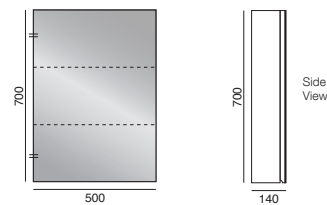

IMPORTANT NOTES

Seven (7) years warranty. Shaving cabinets are hinged only as indicated

ESSENCE ONE DRAWINGS

ESSENCE ONE LINEN CABINET

ESSENCE ONE SHAVING CABINETS

500MM

750MM

900MM

1200MM

1500MM