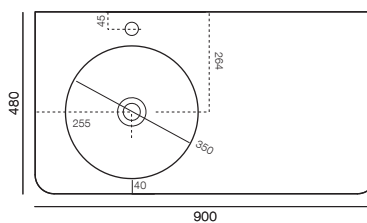

THE CIRQUE VANITY DRAWINGS

450MM

750MM *available with or without integrated towel rail

900MM *available with or without integrated towel rail

1200MM *available with or without integrated towel rail

1500MM

THE CIRQUE TAP & WASTE POSITIONS

450MM

750MM

900MM

1200MM

1500MM