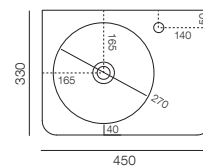

Integrated into the front of the 750, 900 and 1200mm versions is an elliptical cut-out, cleverly designed as the perfect nook for hanging a hand towel.

CIRQUE 450

Dimensions:
W450 x D330 x H100mm
Packing details: gross 14kg

CIRQUE 1200

Dimensions:
W1200 x D480 x H100mm
Available with or without
integrated towel rail
Packing details: gross 31kg

CIRQUE 1500 – DOUBLE BASIN

Dimensions:
W1500 x D480 x H100mm
Packing details: gross 43kg

THE CIRQUE VANITY DRAWINGS

450MM

750MM *available with or without integrated towel rail

900MM *available with or without integrated towel rail

1200MM *available with or without integrated towel rail

1500MM

THE CIRQUE TAP & WASTE POSITIONS

450MM

750MM

900MM

1200MM

1500MM