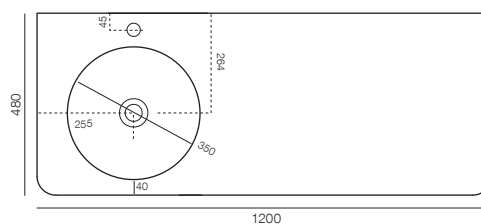

Integrated into the front of the 750, 900 and 1200mm versions is an elliptical cut-out, cleverly designed as the perfect nook for hanging a hand towel.

CIRQUE 450

Dimensions:
W450 x D330 x H100mm
Packing details: gross 14kg

THE CIRQUE VANITY DRAWINGS

450MM

750MM *available with or without integrated towel rail

900MM *available with or without integrated towel rail

1200MM *available with or without integrated towel rail

1500MM

THE CIRQUE TAP & WASTE POSITIONS

450MM

750MM

900MM

1200MM

1500MM