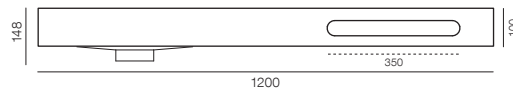

THE CIRQUE VANITY DRAWINGS

450MM

750MM *available with or without integrated towel rail

900MM *available with or without integrated towel rail

1200MM *available with or without integrated towel rail

1500MM

THE CIRQUE TAP & WASTE POSITIONS

450MM

750MM

900MM

1200MM

1500MM