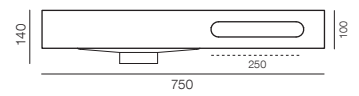

THE CIRQUE VANITY DRAWINGS

450MM

750MM *available with or without integrated towel rail

900MM *available with or without integrated towel rail

1200MM *available with or without integrated towel rail

1500MM