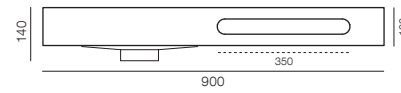

THE CIRQUE VANITY DRAWINGS

450MM

750MM *available with or without integrated towel rail

900MM *available with or without integrated towel rail

1200MM *available with or without integrated towel rail

1500MM

THE CIRQUE TAP & WASTE POSITIONS

450MM

750MM

900MM

1200MM

1500MM