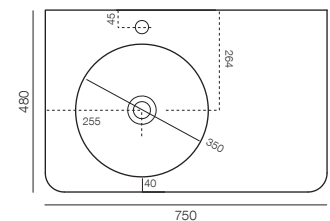

Integrated into the front of the 750, 900 and 1200mm versions is an elliptical cut-out, cleverly designed as the perfect nook for hanging a hand towel.

CIRQUE 450

Dimensions:
W450 x D330 x H100mm
Packing details: gross 14kg

CIRQUE 1200

Dimensions:
W1200 x D480 x H100mm
Available with or without
integrated towel rail
Packing details: gross 31kg

CIRQUE 1500 – DOUBLE BASIN

Dimensions:
W1500 x D480 x H100mm
Packing details: gross 43kg

THE CIRQUE VANITY DRAWINGS

450MM

750MM *available with or without integrated towel rail

900MM *available with or without integrated towel rail

1200MM *available with or without integrated towel rail

1500MM

THE CIRQUE TAP & WASTE POSITIONS

450MM

750MM

900MM

1200MM

1500MM