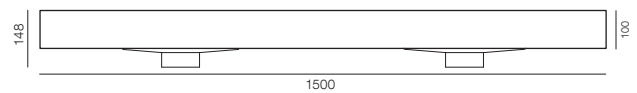

THE CIRQUE VANITY DRAWINGS

450MM

750MM *available with or without integrated towel rail

900MM *available with or without integrated towel rail

1200MM *available with or without integrated towel rail

1500MM